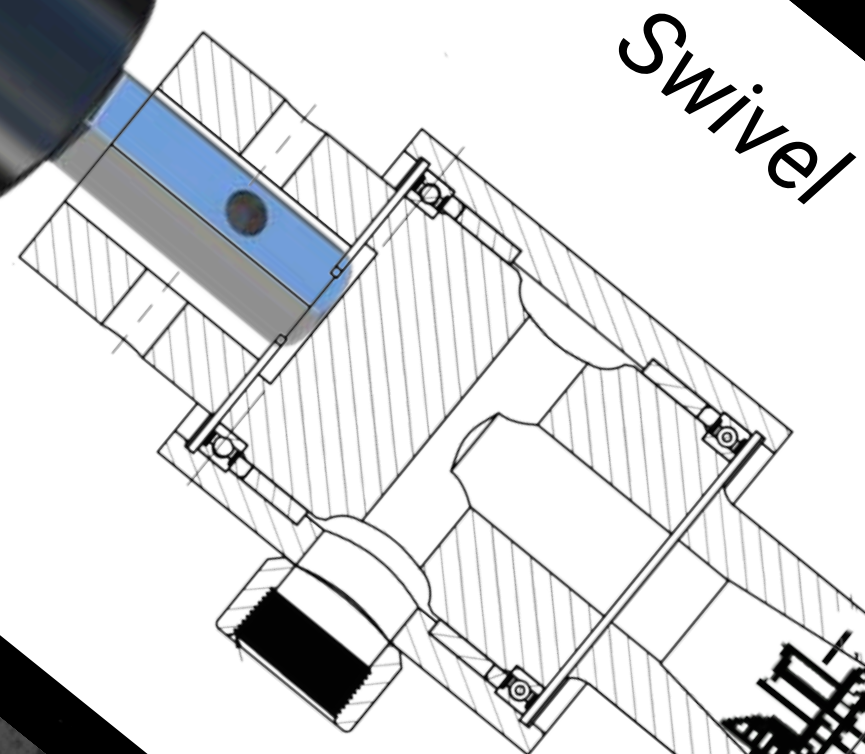

DTH AUGER DRIVE KIT

Auger Drive

Swivel

Hammer

Bit