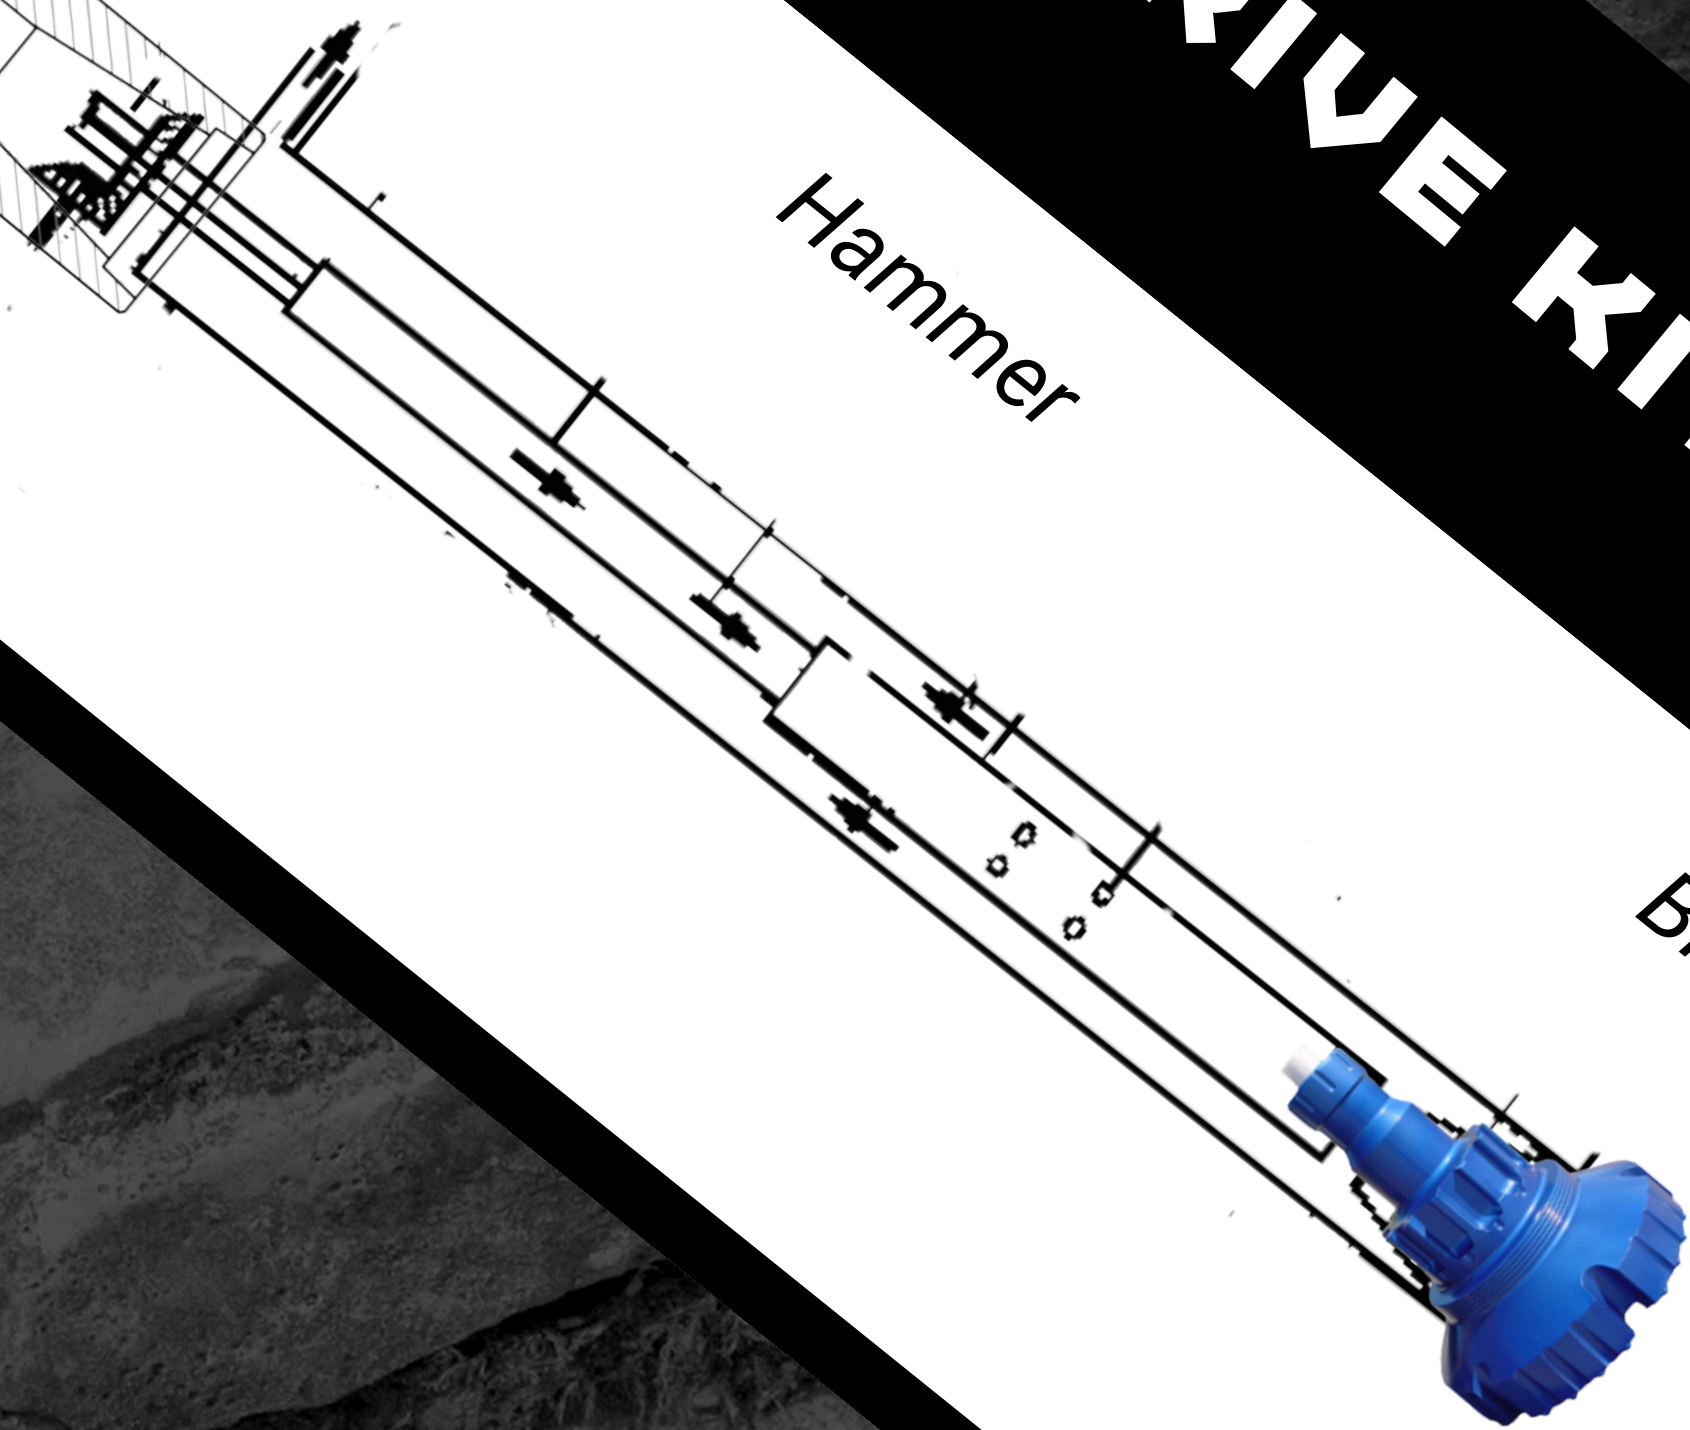

DTH AUGER DRIVE KIT

Auger Drive

Swivel

Hammer

Bit