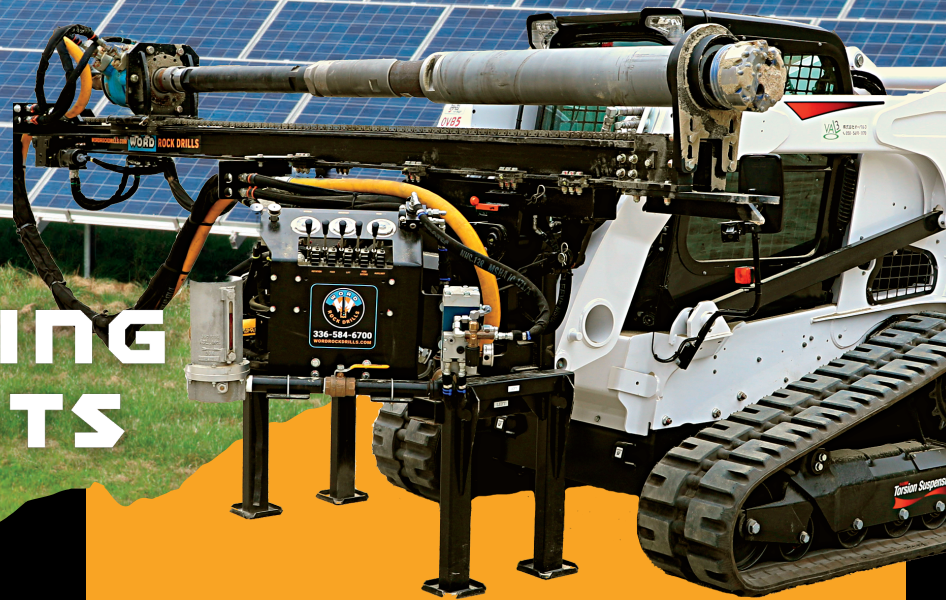

# SOLAR ROCK DRILLING ATTACHMENTS

## EQUIPMENT

- ▶ Attaches to Standard Skid Steer
- ▶ Motors Capable of 2"-12" Holes
- ▶ Runs on Skid Steer Hydraulics
- ▶ Quick Setup

View Videos  
& Additional  
Information

SS125/57  
DOWN-THE-HOLE  
HAMMER DRILL  
ATTACHMENT